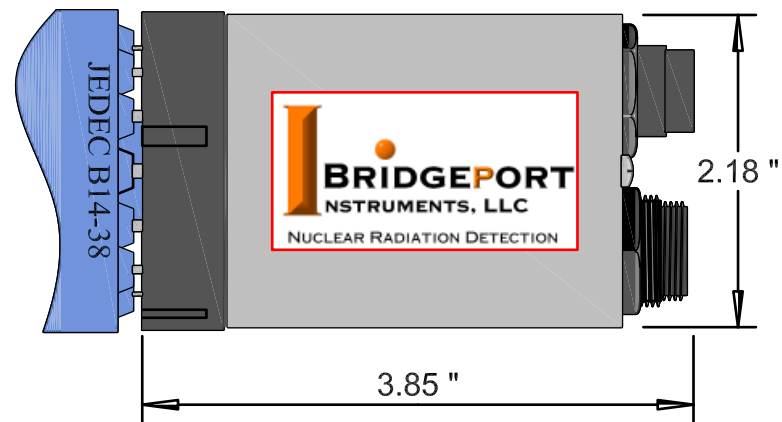

# MCA-BASE USB

MCA, PMT HV, and HV divider in common housing  
Sealed construction

Bridgeport Instruments, LLC  
6448 E HWY 290, STE D-103  
Austin, TX 78723  
[www.BridgeportInstruments.com](http://www.BridgeportInstruments.com)  
Phone: (512)533-9933

Project Description:  
eMorpho Twin Base  
Integration (Sealed)

Project Name: MCA BASE (USB)

Rev. D

Date: June. 19, 2009