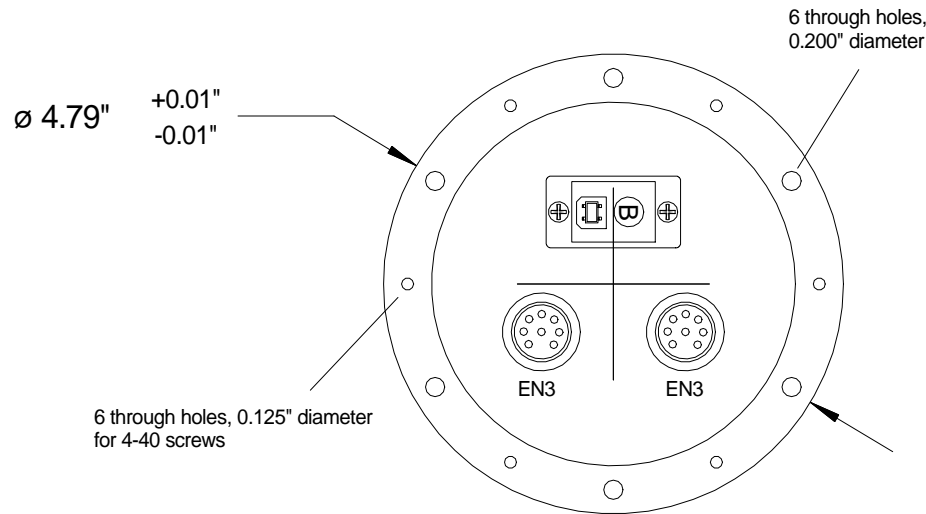

R2D 3-inch Sensor

back end view

Note: Electrical insulation and internal mounting hardware are not shown in this drawing.

R2D 3-inch scintillator-based radiation sensor

Types: Scintillator