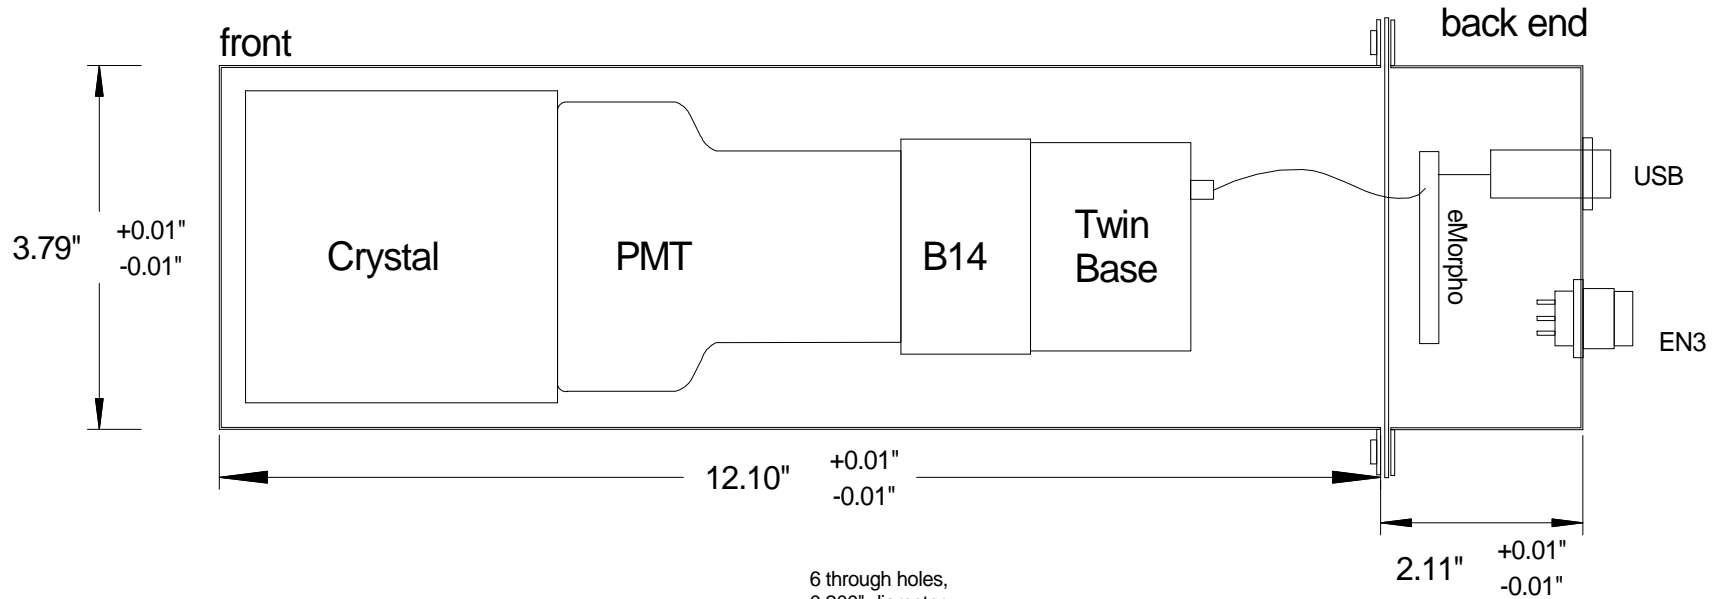

R2D 3-inch Sensor

back end view

Note: Electrical insulation and internal mounting hardware are not shown in this drawing.

R2D 3-inch scintillator-based radiation sensor

Types: Scintillator